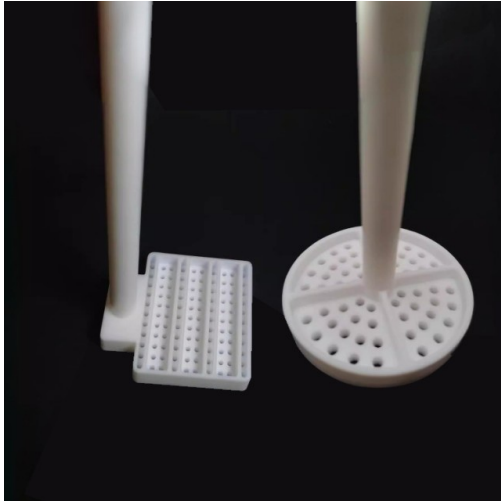

## Custom Ptfе Teflon Parts Manufacturer Corrosion Resistant Cleaning Rack Flower Basket

Item Number: PTFE-20

### Introduction

The PTFE cleaning rack, also known as the PTFE flower basket cleaning flower basket, is a specialized laboratory tool designed for the efficient cleaning of PTFE materials. This cleaning rack ensures thorough and safe cleaning of PTFE items, maintaining their integrity and performance in laboratory settings.

[Learn More](#)

Model	Size	Applicable
Square	60mm*60mm	500ml beaker
Round	Diameter 30mm	75ml beaker
Round	Diameter 45mm	100ml beaker
Round	Diameter 60mm	250ml beaker

We provide custom cleaning flower baskets in all sizes you need