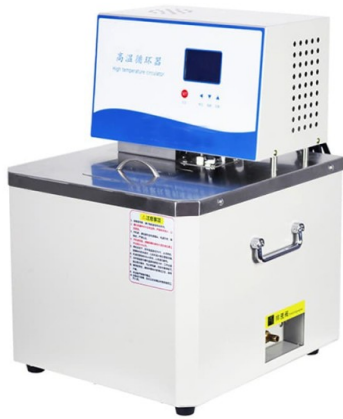

Heating Circulator

Item Number: KHB-3

Introduction

Efficient and reliable, KinTek KHB Heating Circulator is perfect for your lab needs. With a max. heating temperature of up to 300°C, it features accurate temperature control and fast heating.

[Learn More](#)

Model	Temperature (°C)	Accuracy (°C)	Pump (L/Min)	Volume (L)	Heating Power (Kw)	Overall Dimensions (mm)
KHB6	Ambient-300	+/-1°C	15	6	1.6	370*380*440
KHB10				10	2.0	370*380*490
KHB15				15	2.5	370*380*490
KHB20				20	3.4	370*380*550
KHB30				30	4.0	480*520*550
KHB50				50	6.5	480*610*620