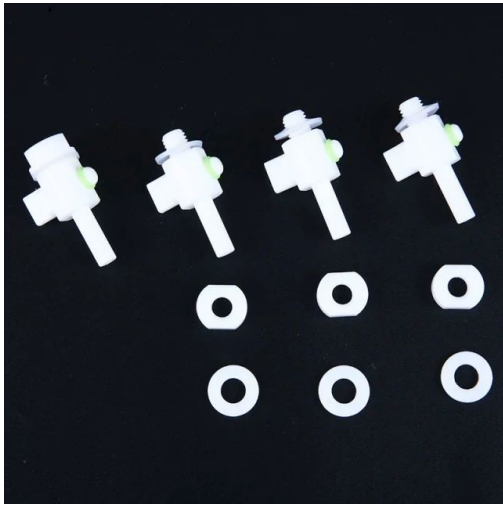

Ptfe Air Valve

Item Number: PTFE-08

Introduction

PTFE small air valve for gas-liquid sampling and sampling bag for sample collection.

[Learn More](#)