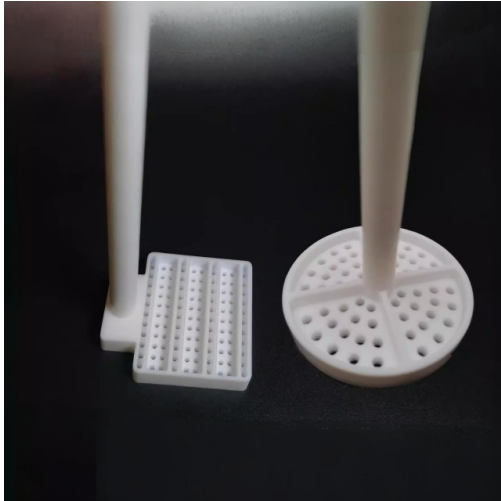

## Custom Ptfе Teflon Parts Manufacturer Corrosion-Resistant Cleaning Rack Flower Basket

Item Number: PTFE-20

### Introduction

The PTFE cleaning rack, also known as the PTFE flower basket cleaning flower basket, is a specialized laboratory tool designed for the efficient cleaning of PTFE materials. This cleaning rack ensures thorough and safe cleaning of PTFE items, maintaining their integrity and performance in laboratory settings.

[Learn More](#)

Model	Size	Applicable
Square	60mm*60mm	500ml beaker
Round	Diameter 30mm	75ml beaker
Round	Diameter 45mm	100ml beaker
Round	Diameter 60mm	250ml beaker

We provide custom cleaning flower baskets in all sizes you need