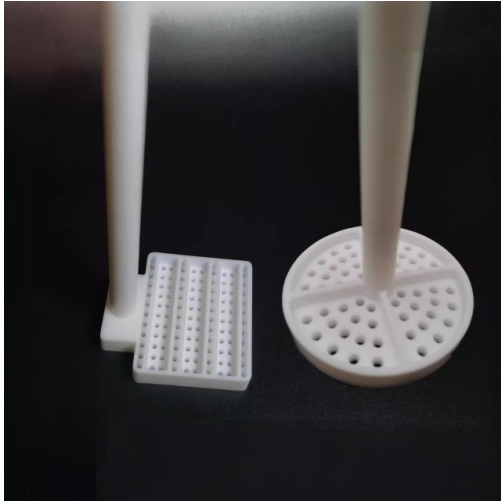

Ptfe Cleaning Rack/Ptfe Flower Basket Cleaning Flower Basket Corrosion-Resistant

Item Number: PTFE-20

Introduction

The PTFE cleaning rack, also known as the PTFE flower basket cleaning flower basket, is a specialized laboratory tool designed for the efficient cleaning of PTFE materials. This cleaning rack ensures thorough and safe cleaning of PTFE items, maintaining their integrity and performance in laboratory settings.

[Learn More](#)

Model	Size	Applicable
Square	60mm*60mm	500ml beaker
Round	Diameter 30mm	75ml beaker
Round	Diameter 45mm	100ml beaker
Round	Diameter 60mm	250ml beaker

We provide custom cleaning flower baskets in all sizes you need