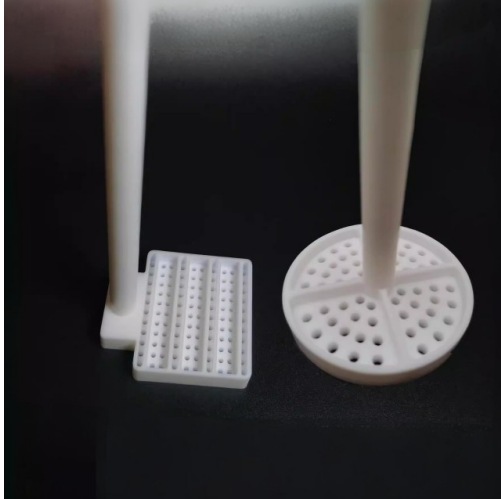

Ptfe Cleaning Rack/Ptfe Flower Basket Cleaning Flower Basket Corrosion-Resistant

Item Number: PTFE-20

Introduction

The PTFE cleaning rack, also known as the PTFE flower basket cleaning flower basket, is a specialized laboratory tool designed for the efficient cleaning of PTFE materials. This cleaning rack ensures thorough and safe cleaning of PTFE items, maintaining their integrity and performance in laboratory settings.

[Learn More](#)

Model	Size	Applicable
Square	60mm*60mm	500ml beaker
Round	Diameter 30mm	75ml beaker
Round	Diameter 45mm	100ml beaker
Round	Diameter 60mm	250ml beaker

We provide custom cleaning flower baskets in all sizes you need