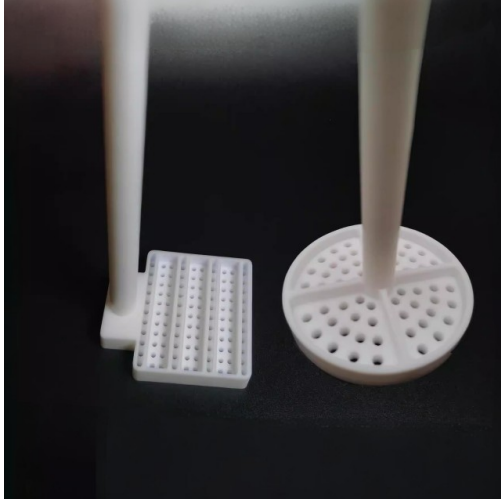

Ptfe Flower Basket /Cleaning Flower Basket Corrosion-Resistant

Item Number: PTFE-20

Introduction

The PTFE cleaning rack, also known as the PTFE flower basket cleaning flower basket, is a specialized laboratory tool designed for the efficient cleaning of PTFE materials. This cleaning rack ensures thorough and safe cleaning of PTFE items, maintaining their integrity and performance in laboratory settings.

[Learn More](#)

Model	Size	Applicable
Square	60mm*60mm	500ml beaker
Round	Diameter 30mm	75ml beaker
Round	Diameter 45mm	100ml beaker
Round	Diameter 60mm	250ml beaker

We provide custom cleaning flower baskets in all sizes you need